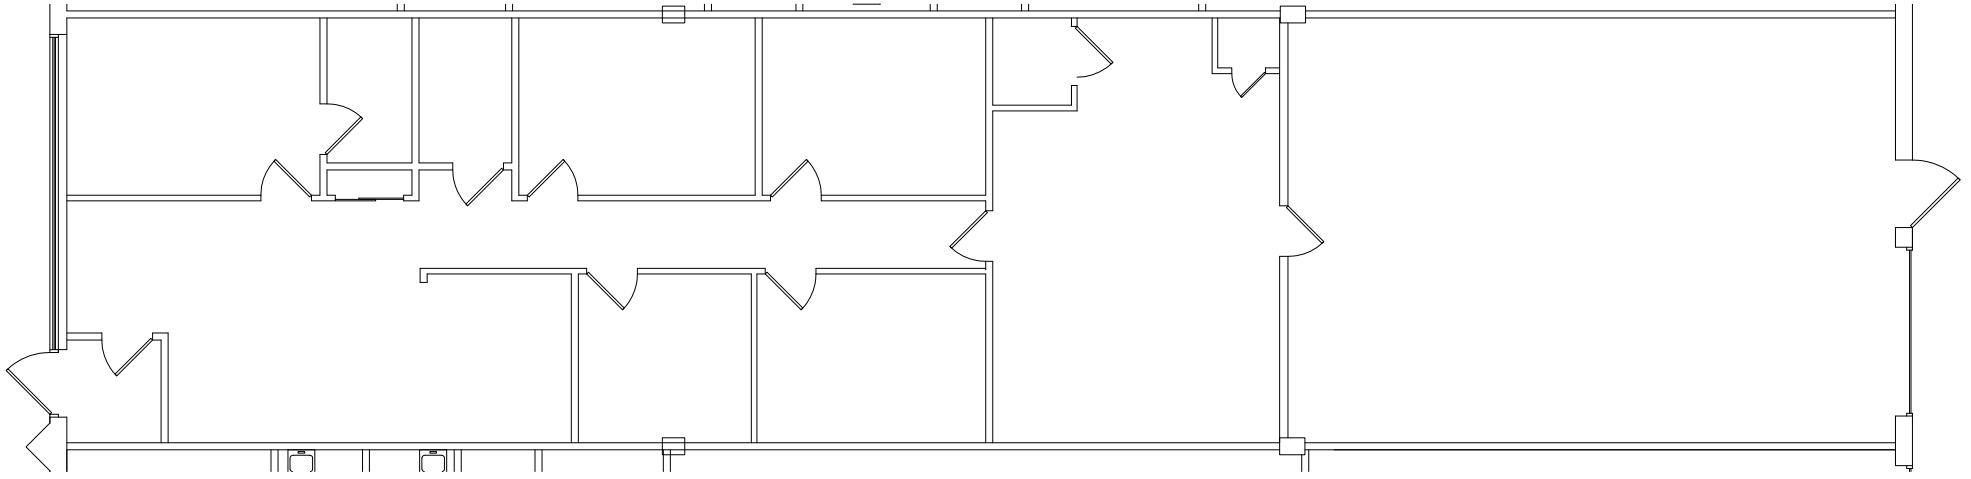

② 1ST FLOOR LOCATION PLAN
SCALE: NTS

① EXISTING PLAN
SCALE: NTS

SUITE H

275 MARCUS BLVD, HAUPPAUGE, NY 11788

All information contained herein is from sources deemed reliable but is submitted without any representation or warranty as to its accuracy and is subject to errors and omissions of any kind. Changes in rental, terms or other conditions, including without limitation prior leasing or withdrawal without notice, this presentation is for information purposes only and under no circumstances whatsoever is to be deemed a contract, note, memorandum or any other form of binding commitment.