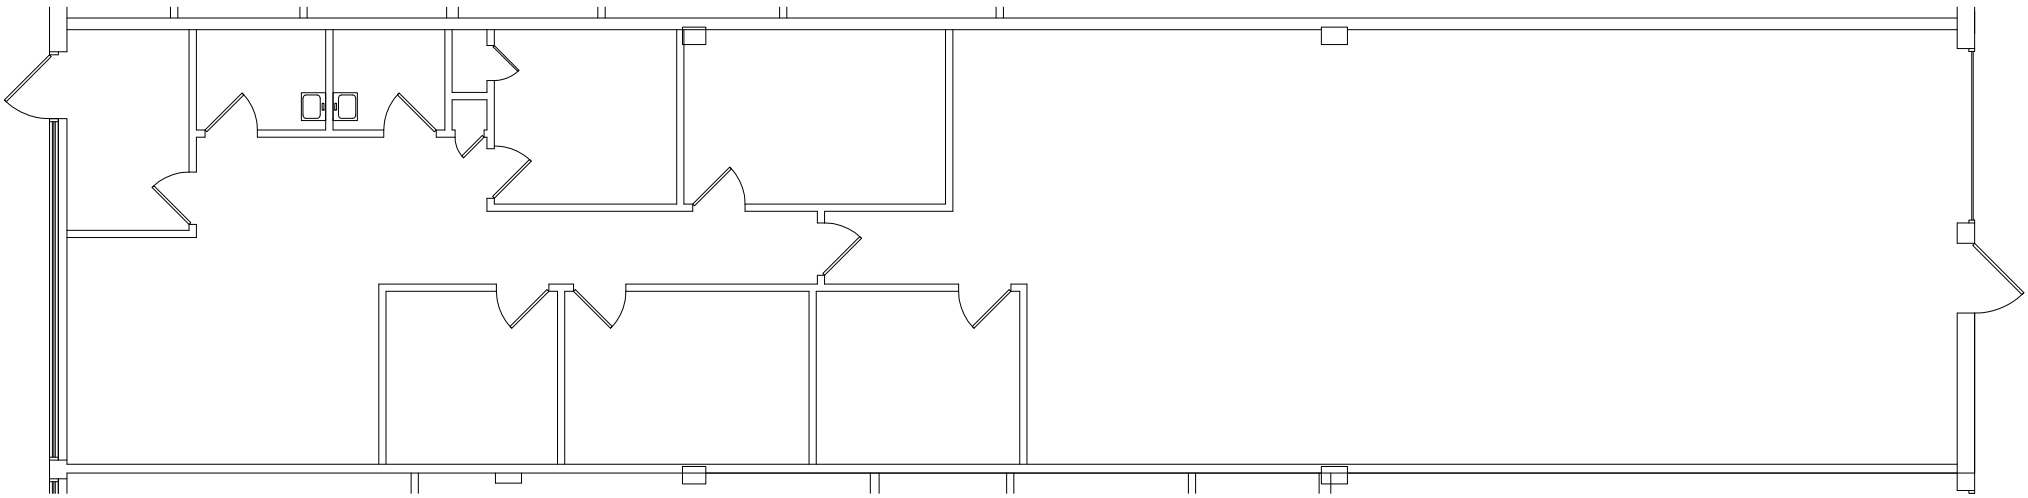

② 1ST FLOOR LOCATION PLAN
SCALE: NTS

① EXISTING PLAN
SCALE: NTS

SUITE L

275 MARCUS BLVD, HAUPPAUGE, NY 11788

All information contained herein is from sources deemed reliable but is submitted without any representation or warranty as to its accuracy and is subject to errors and omissions of any kind. Changes in rental, terms or other conditions, including without limitation prior leasing or withdrawal without notice, this presentation is for information purposes only and under no circumstances whatsoever is to be deemed a contract, note, memorandum or any other form of binding commitment.