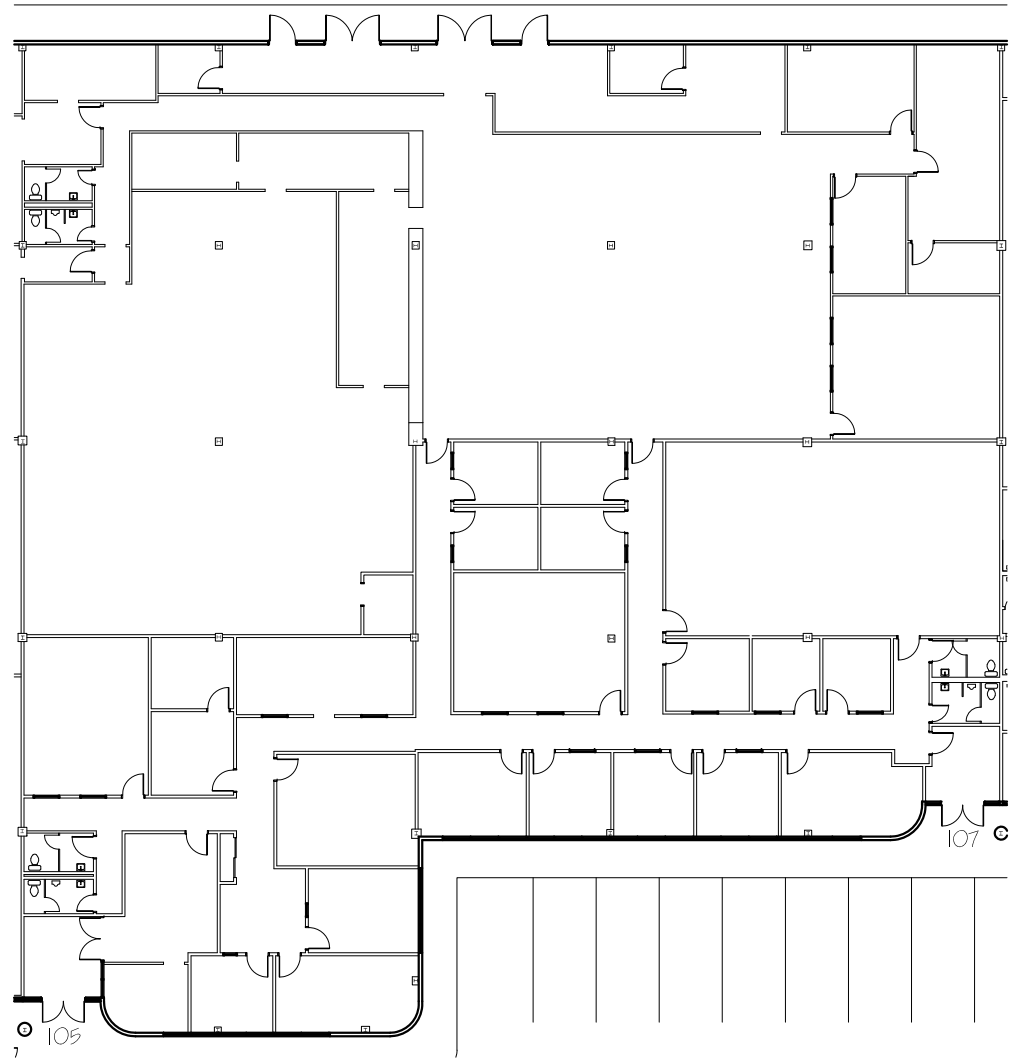

2 1ST FLOOR LOCATION PLAN
SCALE: NTS

1 EXISTING PLAN
SCALE: NTS

UNIT 3-4

101-125 COMAC STREET, RONKONKOMA, NY 11779

All information contained herein is from sources deemed reliable but is submitted without any representation or warranty as to its accuracy and is subject to errors and omissions of any kind. Changes in rental, terms or other conditions, including without limitation prior leasing or withdrawal without notice, this presentation is for information purposes only and under no circumstances whatsoever is to be deemed a contract, note, memorandum or any other form of binding commitment.