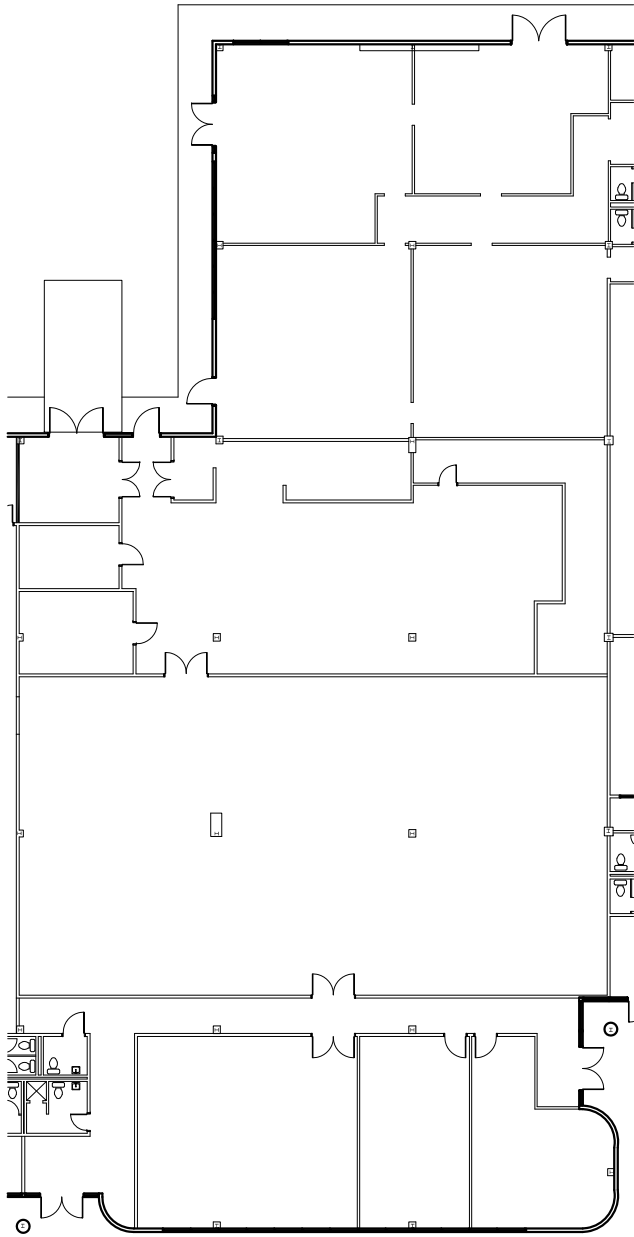

2 1ST FLOOR LOCATION PLAN
SCALE: NTS

1 EXISTING PLAN
SCALE: NTS

UNIT 2

101-125 COMAC STREET, RONKONKOMA, NY 11779

All information contained herein is from sources deemed reliable but is submitted without any representation or warranty as to its accuracy and is subject to errors and omissions of any kind. Changes in rental, terms or other conditions, including without limitation prior leasing or withdrawal without notice, this presentation is for information purposes only and under no circumstances whatsoever is to be deemed a contract, note, memorandum or any other form of binding commitment.