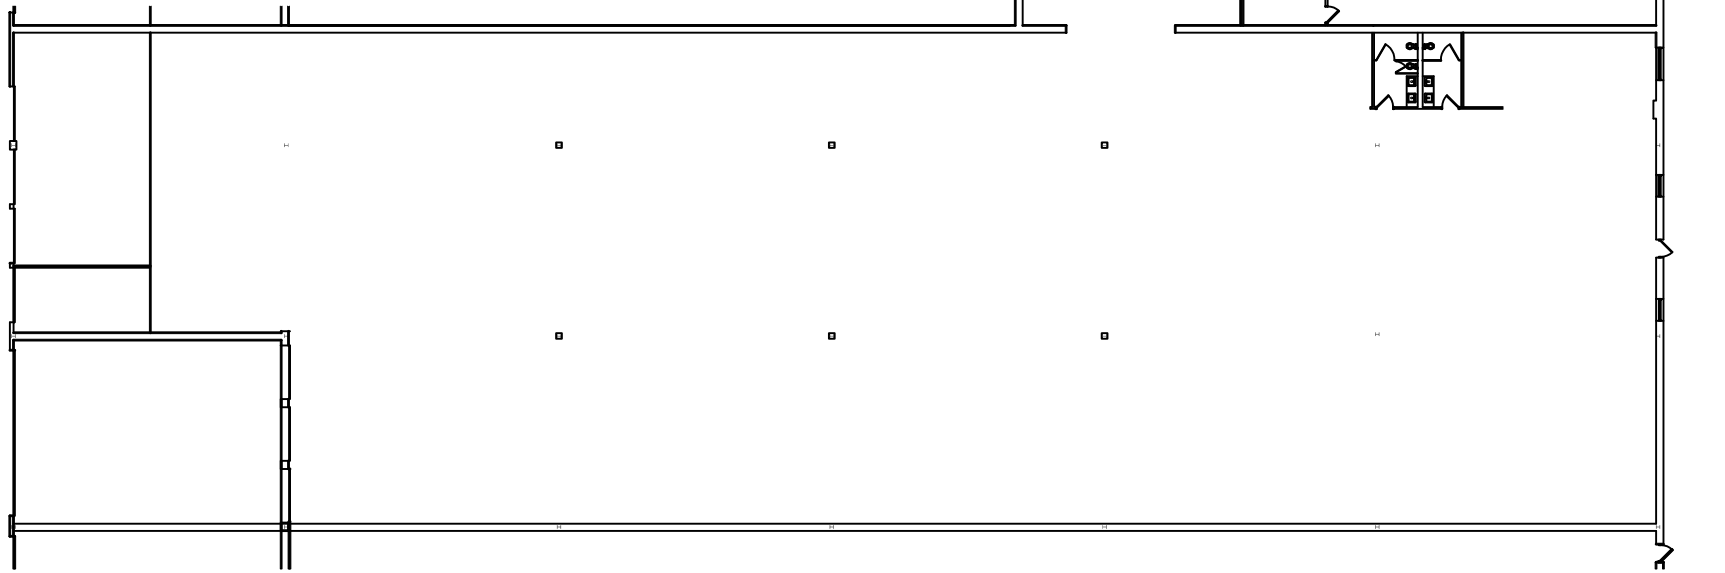

2 LOCATION PLAN
SCALE: NTS

1 EXISTING PLAN
SCALE: NTS

SUITE 169

99 LAFAYETTE DRIVE, SYOSSET, NY 11791

All information contained herein is from sources deemed reliable but is submitted without any representation or warranty as to its accuracy and is subject to errors and omissions of any kind. Changes in rental, terms or other conditions, including without limitation prior leasing or withdrawal without notice, this presentation is for information purposes only and under no circumstances whatsoever is to be deemed a contract, note, memorandum or any other form of binding commitment.