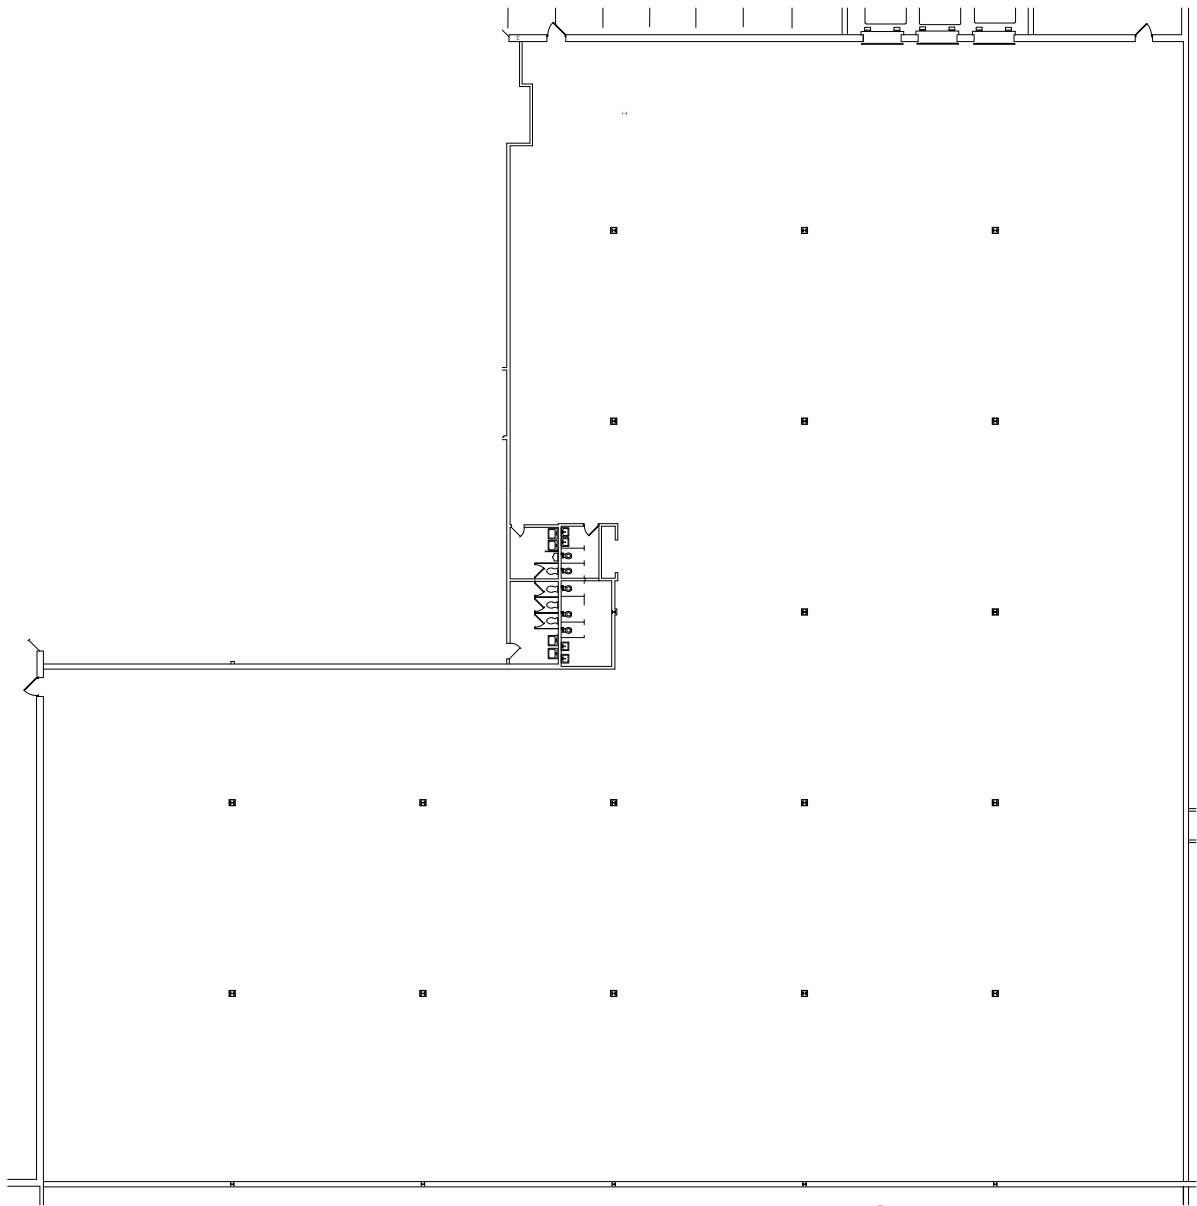

2 1ST FLOOR LOCATION PLAN
SCALE: NTS

1 PROPOSED PLAN
SCALE: NTS

UNIT 6

95 HORSEBLOCK ROAD, YAPHANK, NY 11980

All information contained herein is from sources deemed reliable but is submitted without any representation or warranty as to its accuracy and is subject to errors and omissions of any kind. Changes in rental, terms or other conditions, including without limitation prior leaseing or withdrawal without notice, this presentation is for information purposes only and under no circumstances whatsoever is to be deemed a contract, note, memorandum or any other form of binding commitment.