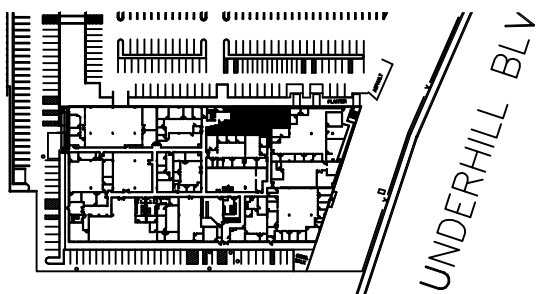

1 EXISTING PLAN
SCALE: NTS

2 1ST FLOOR LOCATION PLAN
SCALE: NTS

SUITE 165

6851 JERICHO TURNPIKE, SYOSSET, NY 11791

All information contained herein is from sources deemed reliable but is submitted without any representation or warranty as to its accuracy and is subject to errors and omissions of any kind. Changes in rental, terms or other conditions, including without limitation prior leasing or withdrawal without notice, this presentation is for information purposes only and under no circumstances whatsoever is to be deemed a contract, note, memorandum or any other form of binding commitment.