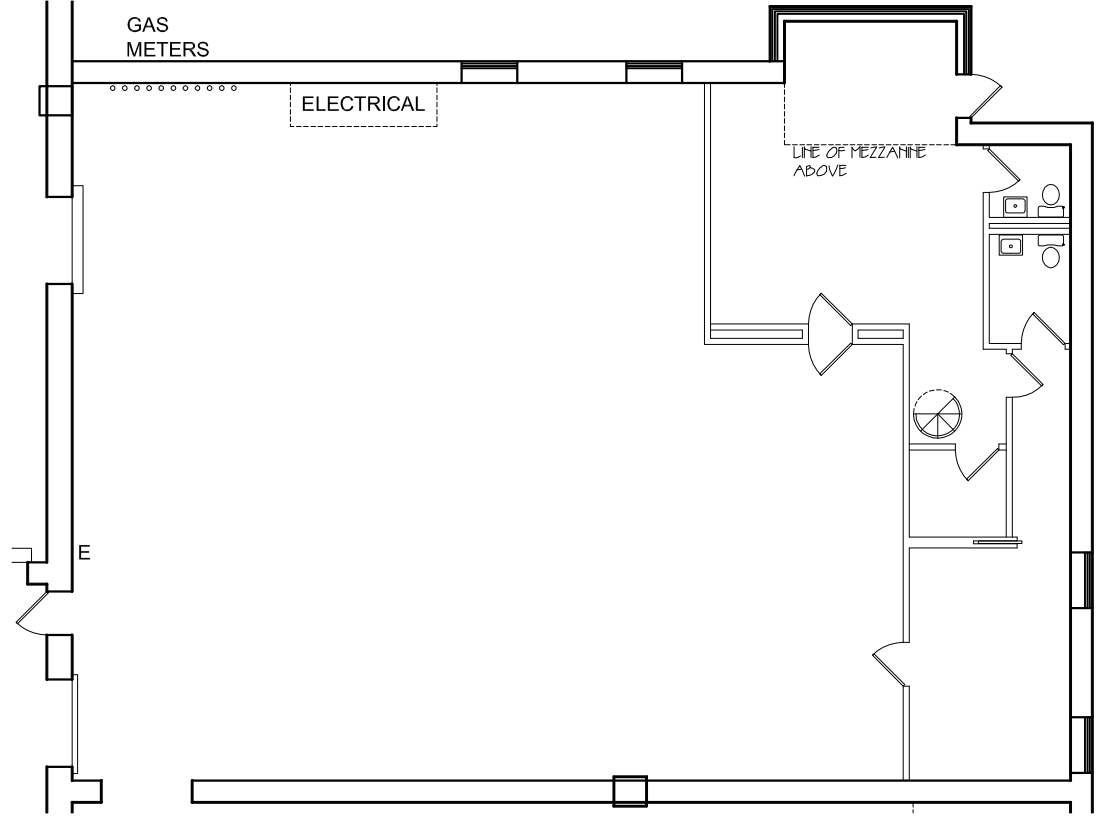

2 1ST FLOOR LOCATION PLAN
SCALE: HTS

1 EXISTING PLAN
SCALE: HTS

UNIT 9

10 DREW COURT, RONKONKOMA, NY 11779

All information contained herein is from sources deemed reliable but is submitted without any representation or warranty as to its accuracy and is subject to errors and omissions of any kind. Changes in rental, terms or other conditions, including without limitation prior leasing or withdrawal without notice, this presentation is for information purposes only and under no circumstances whatsoever is to be deemed a contract, note, memorandum or any other form of binding commitment.