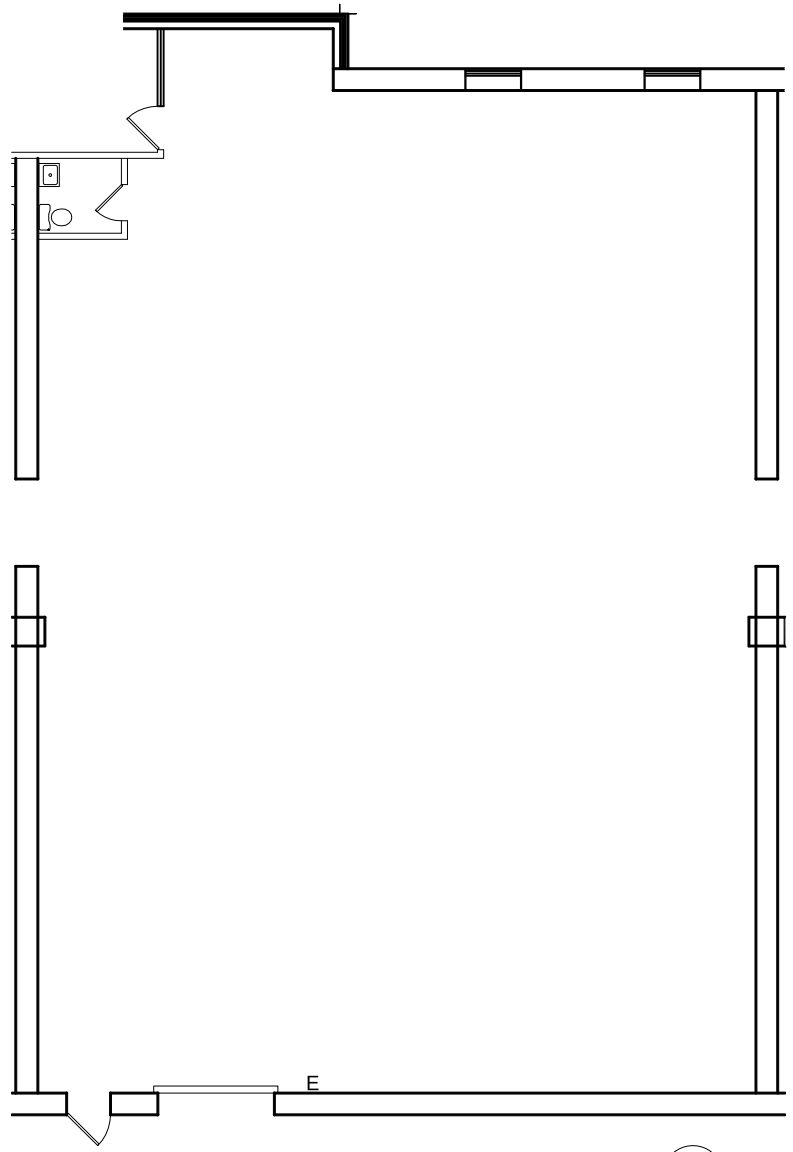

2 1ST FLOOR LOCATION PLAN
SCALE: HTS

1 EXISTING PLAN
SCALE: HTS

UNIT 7

10 DREW COURT, RONKONKOMA, NY 11779

All information contained herein is from sources deemed reliable but is submitted without any representation or warranty as to its accuracy and is subject to errors and omissions of any kind. Changes in rental, terms or other conditions, including without limitation prior leasing or withdrawal without notice, this presentation is for information purposes only and under no circumstances whatsoever is to be deemed a contract, note, memorandum or any other form of binding commitment.