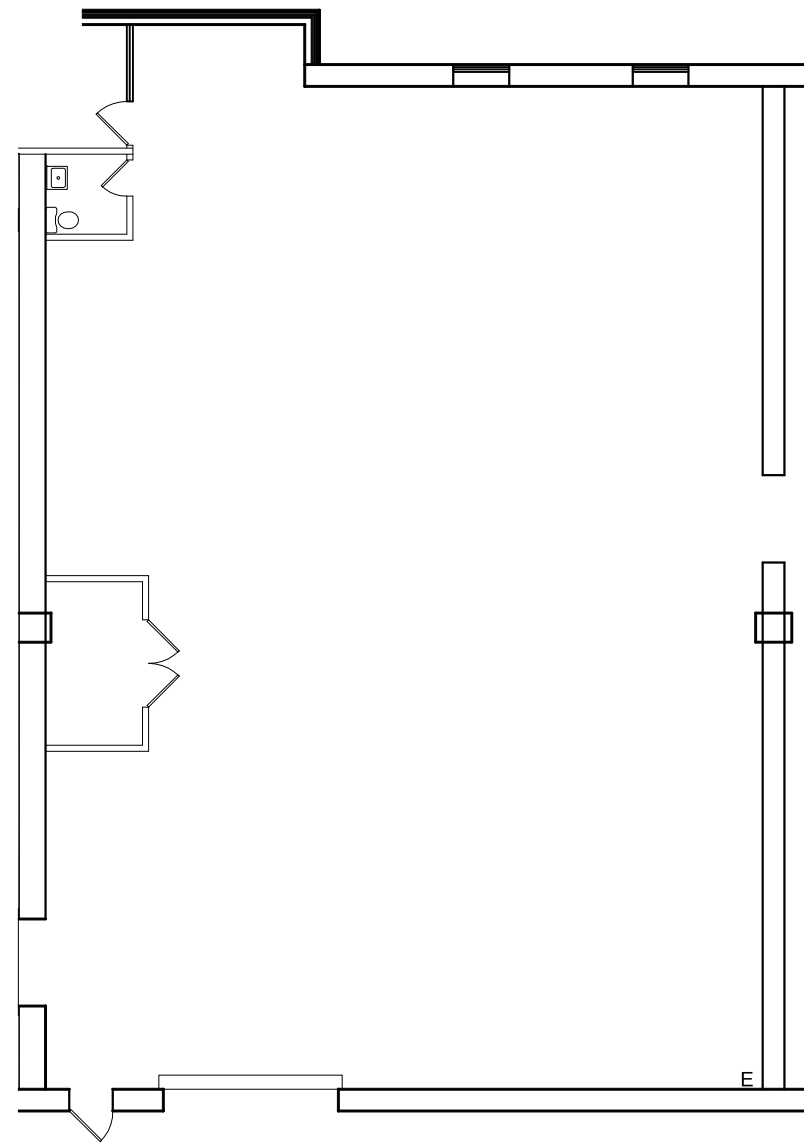

2 1ST FLOOR LOCATION PLAN
SCALE: HTS

1 EXISTING PLAN
SCALE: HTS

UNIT 5

10 DREW COURT, RONKONKOMA, NY 11779

All information contained herein is from sources deemed reliable but is submitted without any representation or warranty as to its accuracy and is subject to errors and omissions of any kind. Changes in rental, terms or other conditions, including without limitation prior leasing or withdrawal without notice, this presentation is for information purposes only and under no circumstances whatsoever is to be deemed a contract, note, memorandum or any other form of binding commitment.