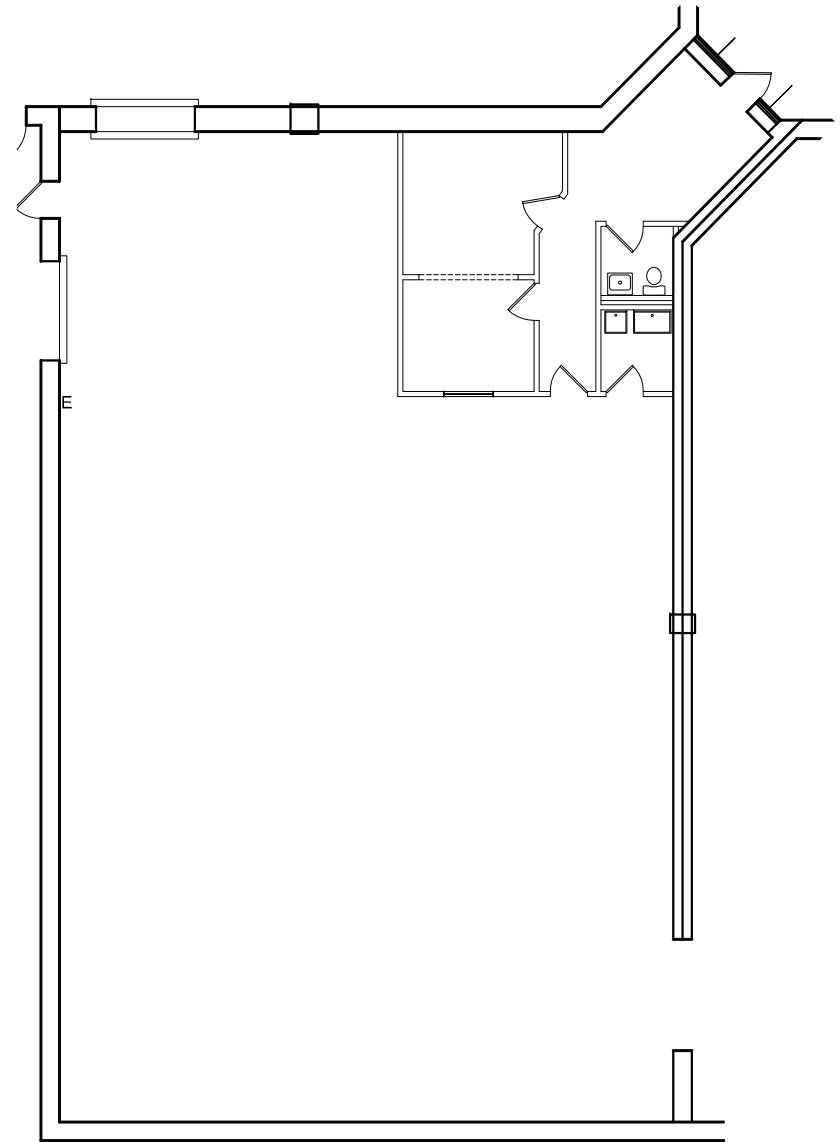

2 1ST FLOOR LOCATION PLAN
SCALE: HTS

1 EXISTING PLAN
SCALE: HTS

UNIT 12

10 DREW COURT, RONKONKOMA, NY 11779

All information contained herein is from sources deemed reliable but is submitted without any representation or warranty as to its accuracy and is subject to errors and omissions of any kind. Changes in rental, terms or other conditions, including without limitation prior leasing or withdrawal without notice, this presentation is for information purposes only and under no circumstances whatsoever is to be deemed a contract, note, memorandum or any other form of binding commitment.