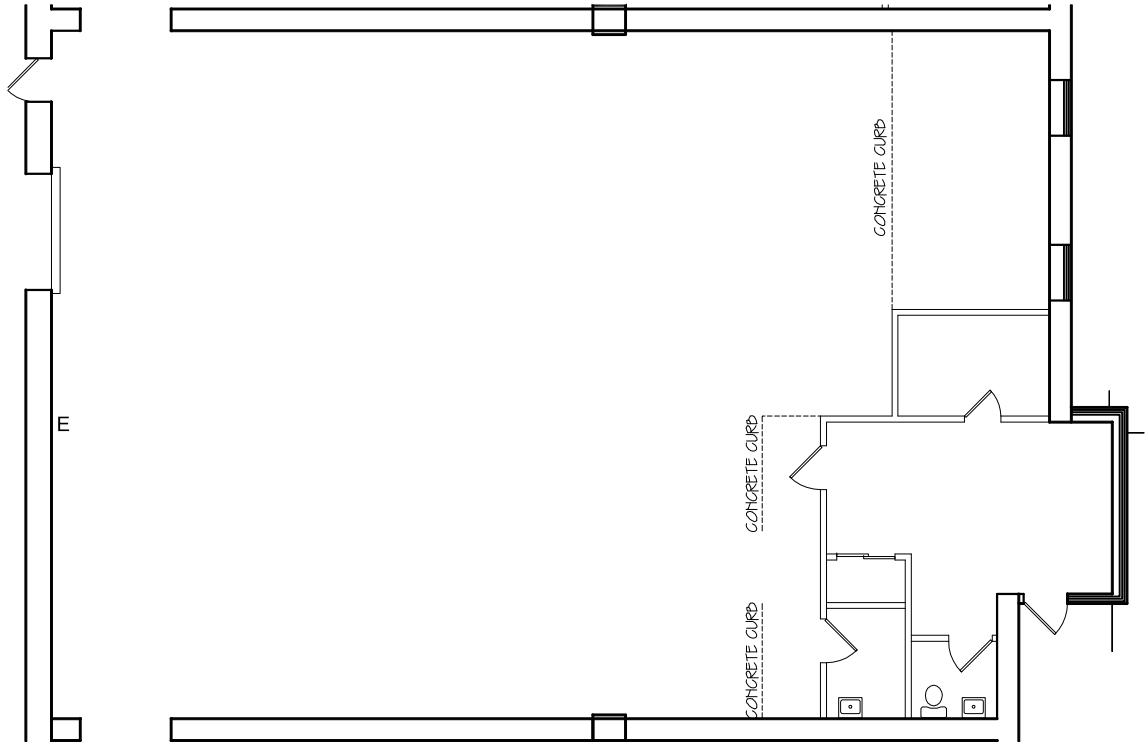

2 1ST FLOOR LOCATION PLAN
SCALE: HTS

1 EXISTING PLAN
SCALE: HTS

UNIT 10

10 DREW COURT, RONKONKOMA, NY 11779

All information contained herein is from sources deemed reliable but is submitted without any representation or warranty as to its accuracy and is subject to errors and omissions of any kind. Changes in rental, terms or other conditions, including without limitation prior leasing or withdrawal without notice, this presentation is for information purposes only and under no circumstances whatsoever is to be deemed a contract, note, memorandum or any other form of binding commitment.