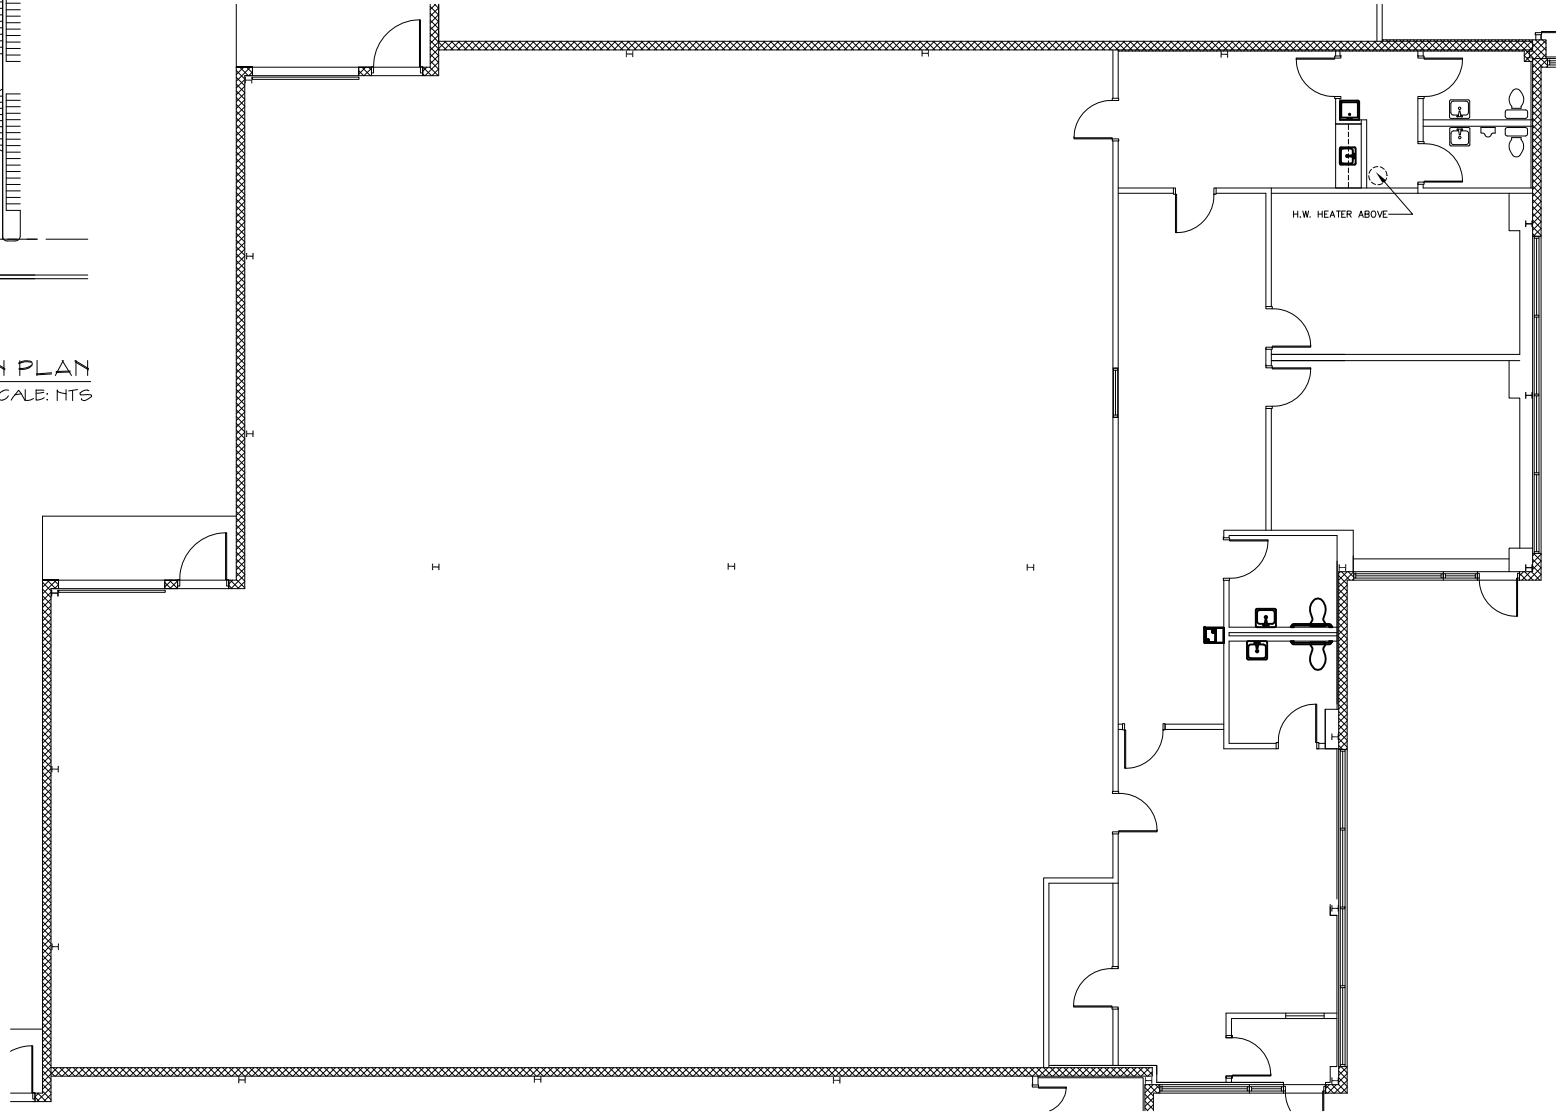

2 1ST FLOOR LOCATION PLAN
SCALE: HTS

1 EXISTING PLAN
SCALE: HTS

UNIT 3&4

33 COMAC LOOP, RONKONKOMA, NY 11779

All information contained herein is from sources deemed reliable but is submitted without any representation or warranty as to its accuracy and is subject to errors and omissions of any kind. Changes in rental, terms or other conditions, including without limitation prior leasing or withdrawal without notice, this presentation is for information purposes only and under no circumstances whatsoever is to be deemed a contract, note, memorandum or any other form of binding commitment.