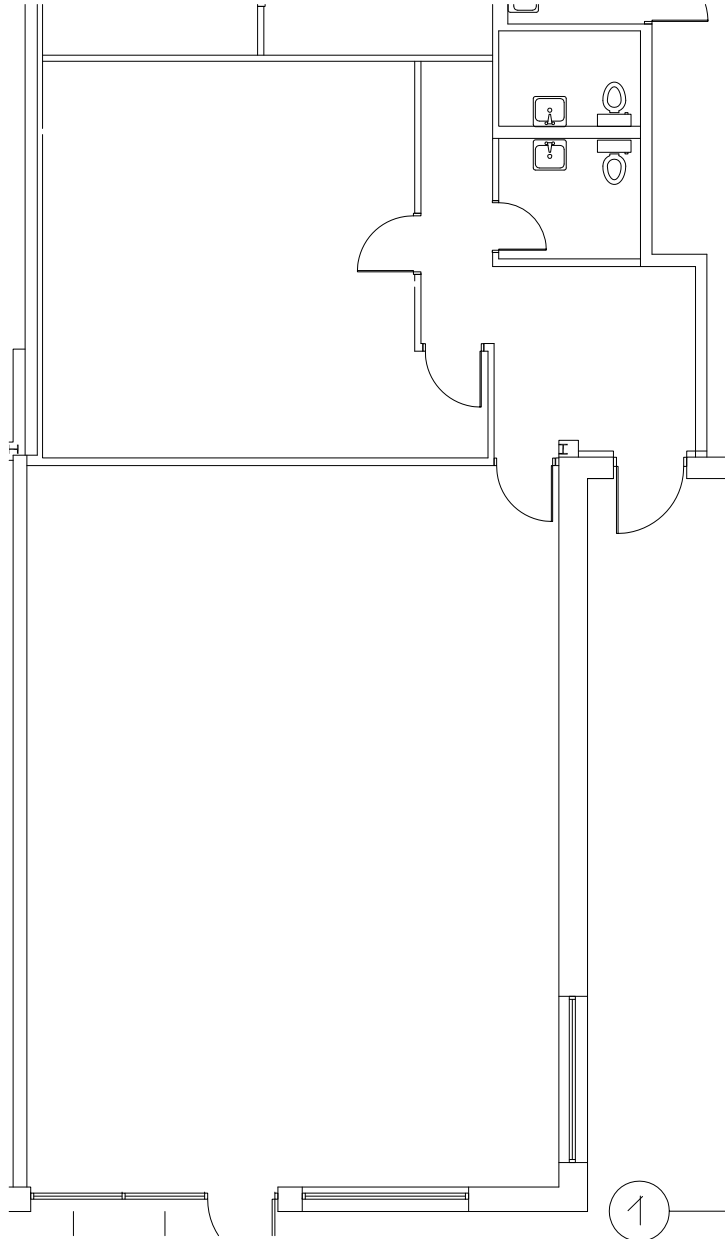

2 LOCATION PLAN  
SCALE: NTS

1 EXISTING PLAN  
SCALE: NTS

## SUITE 511

511 COMMACK RD, DEER PARK, NY 11729

All information contained herein is from sources deemed reliable but is submitted without any representation or warranty as to its accuracy and is subject to errors and omissions of any kind. Changes in rental, terms or other conditions, including without limitation prior leasing or withdrawal without notice, this presentation is for information purposes only and under no circumstances whatsoever is to be deemed a contract, note, memorandum or any other form of binding commitment.