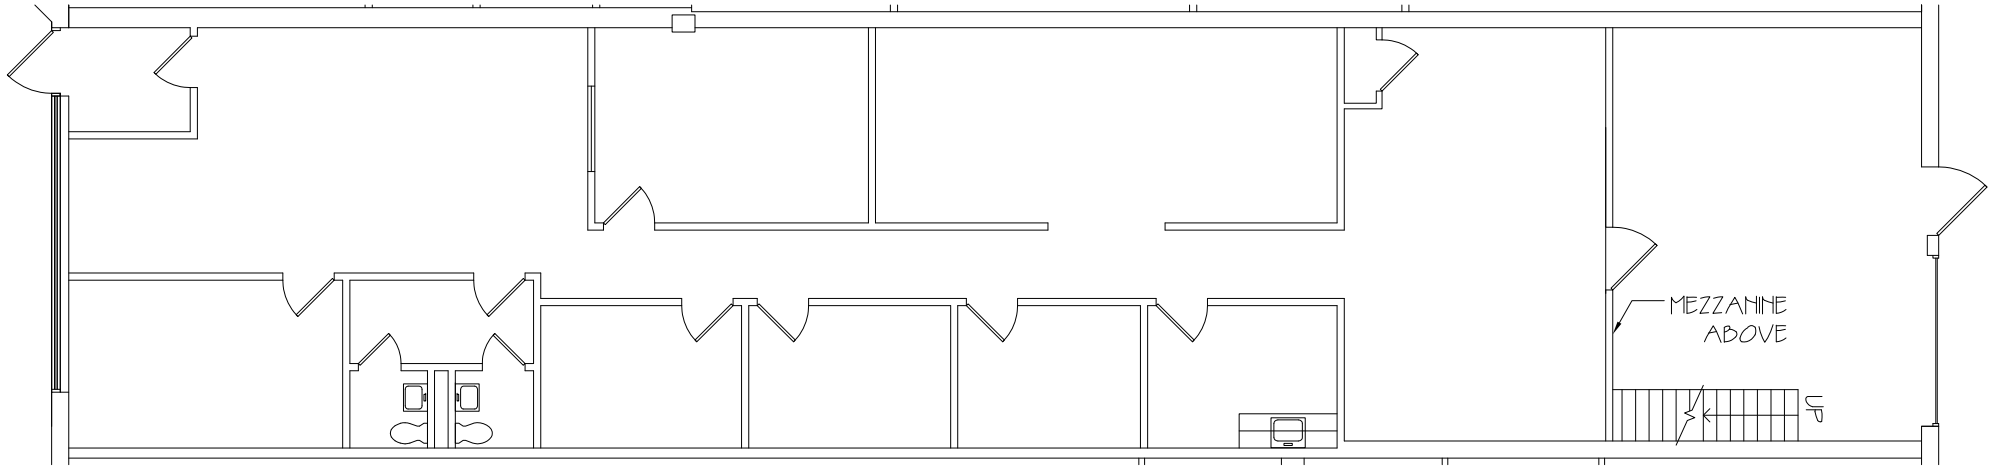

2 1ST FLOOR LOCATION PLAN
SCALE: NTS

1 EXISTING PLAN
SCALE: NTS

SUITE S

275 MARCUS BLVD, HAUPPAUGE, NY 11788

All information contained herein is from sources deemed reliable but is submitted without any representation or warranty as to its accuracy and is subject to errors and omissions of any kind. Changes in rental, terms or other conditions, including without limitation prior leasing or withdrawal without notice, this presentation is for information purposes only and under no circumstances whatsoever is to be deemed a contract, note, memorandum or any other form of binding commitment.