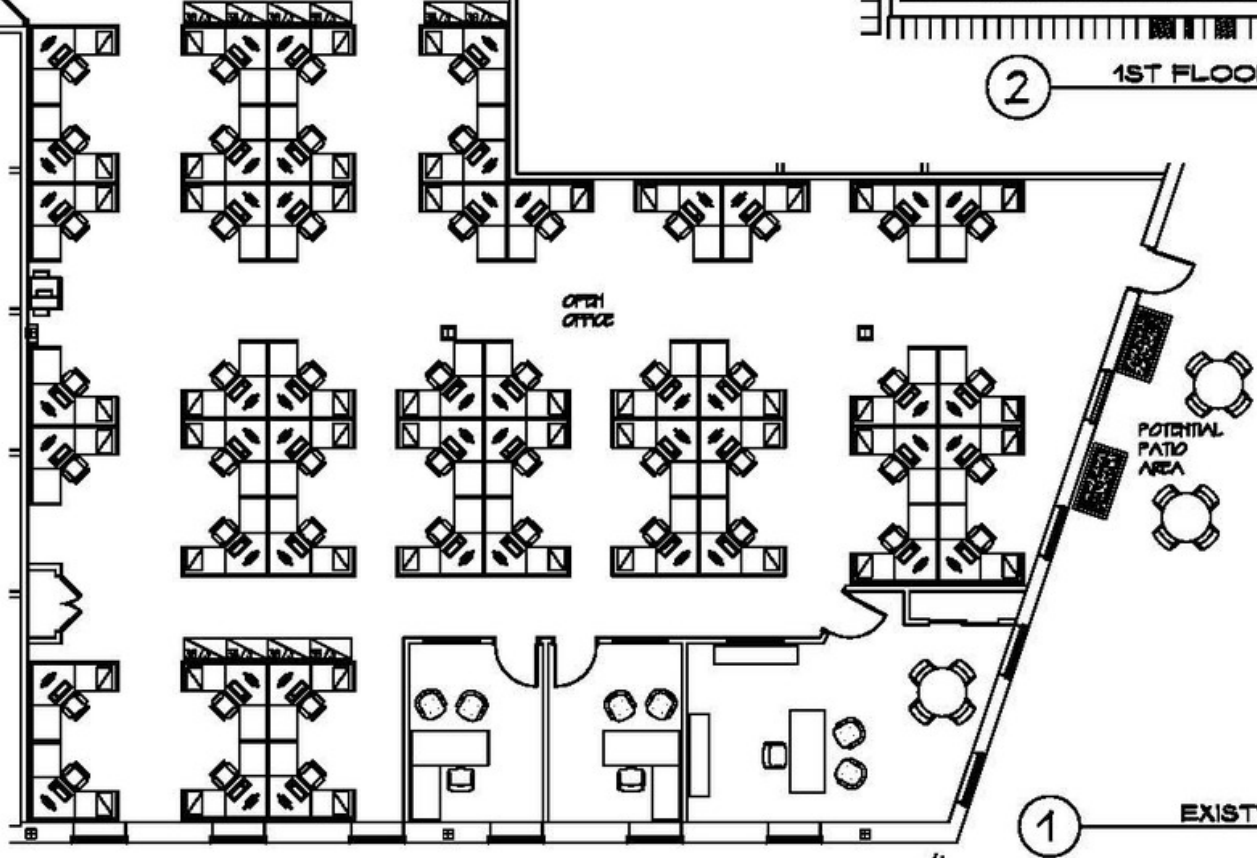

② 1ST FLOOR LOCATION PLAN
SCALE: NTS

① EXISTING PLAN
SCALE: NTS

SUITE 245

6851 JERICHO TURNPIKE, SYOSSET, NY 11791

All information contained herein is from sources deemed reliable but is submitted without any representation or warranty as to its accuracy and is subject to errors and omissions of any kind. Changes in rental, terms or other conditions, including without limitation prior leasing or withdrawal without notice, this presentation is for information purposes only and under no circumstances whatsoever is to be deemed a contract, note, memorandum or any other form of binding commitment.