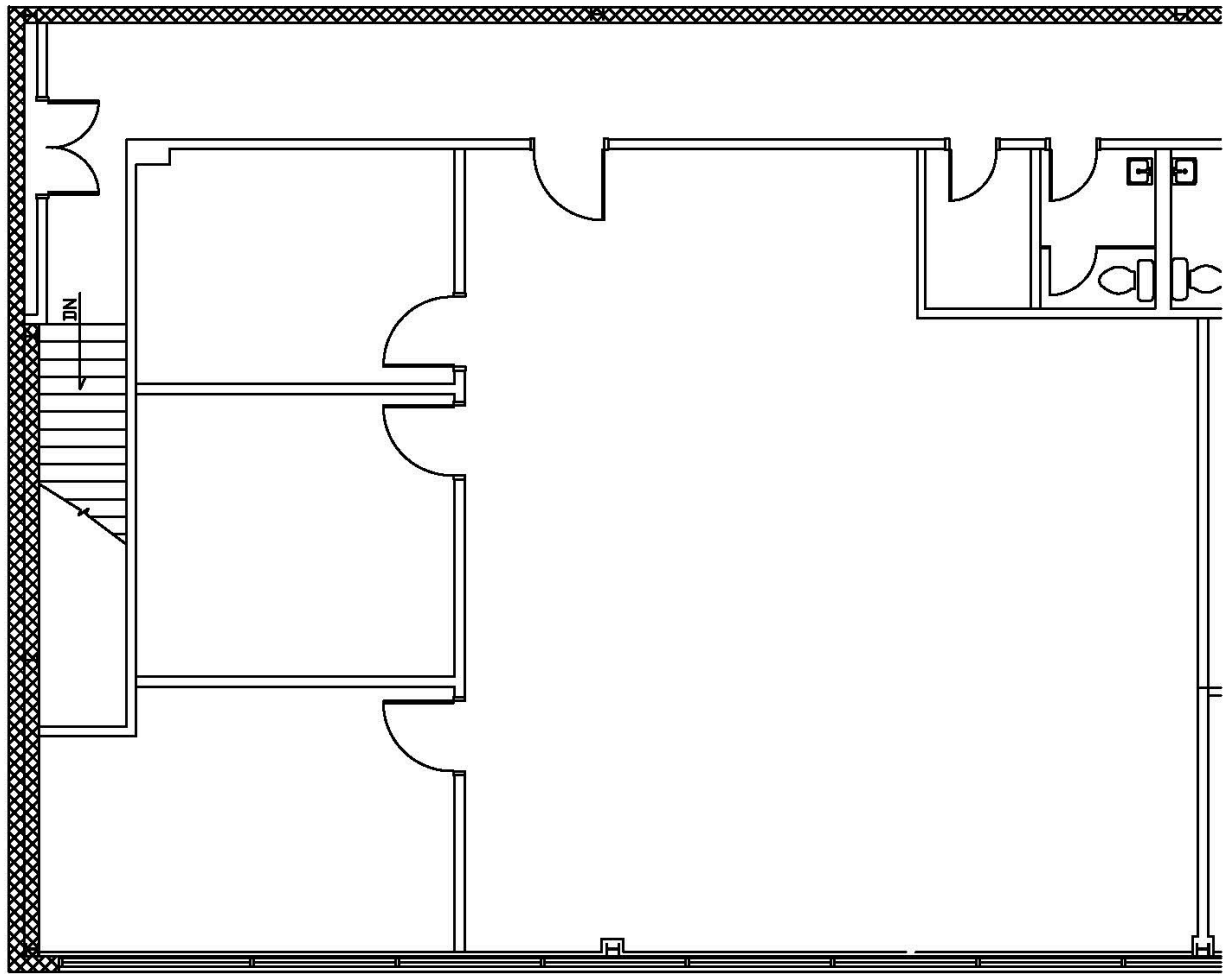

2 1ST FLOOR LOCATION PLAN
SCALE: NTS

1 EXISTING PLAN
SCALE: NTS

Unit 16B1

33 COMMACK LOOP, RONKONKOMA, NY 11779

All information contained herein is from sources deemed reliable but is submitted without any representation or warranty as to its accuracy and is subject to errors and omissions of any kind. Changes in rental, terms or other conditions, including without limitation prior leasing or withdrawal without notice. This presentation is for information purposes only and under no circumstances whatsoever is to be deemed a contract, note, memorandum or any other form of binding commitment.