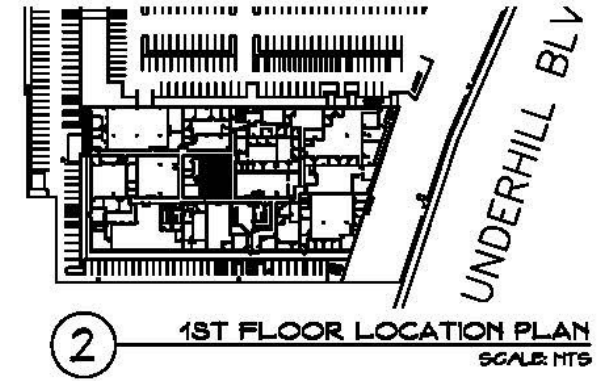

① EXISTING PLAN
SCALE: MTS

② 1ST FLOOR LOCATION PLAN
SCALE: MTS

SUITE 145

6851 JERICHO TURNPIKE, SYOSSET, NY 11791

All information contained herein is from sources deemed reliable but is submitted without any representation or warranty as to its accuracy and is subject to errors and omissions of any kind. Changes in rental, terms or other conditions, including without limitation prior leasing or withdrawal without notice, this presentation is for information purposes only and under no circumstances whatsoever is to be deemed a contract, note, memorandum or any other form of binding commitment.