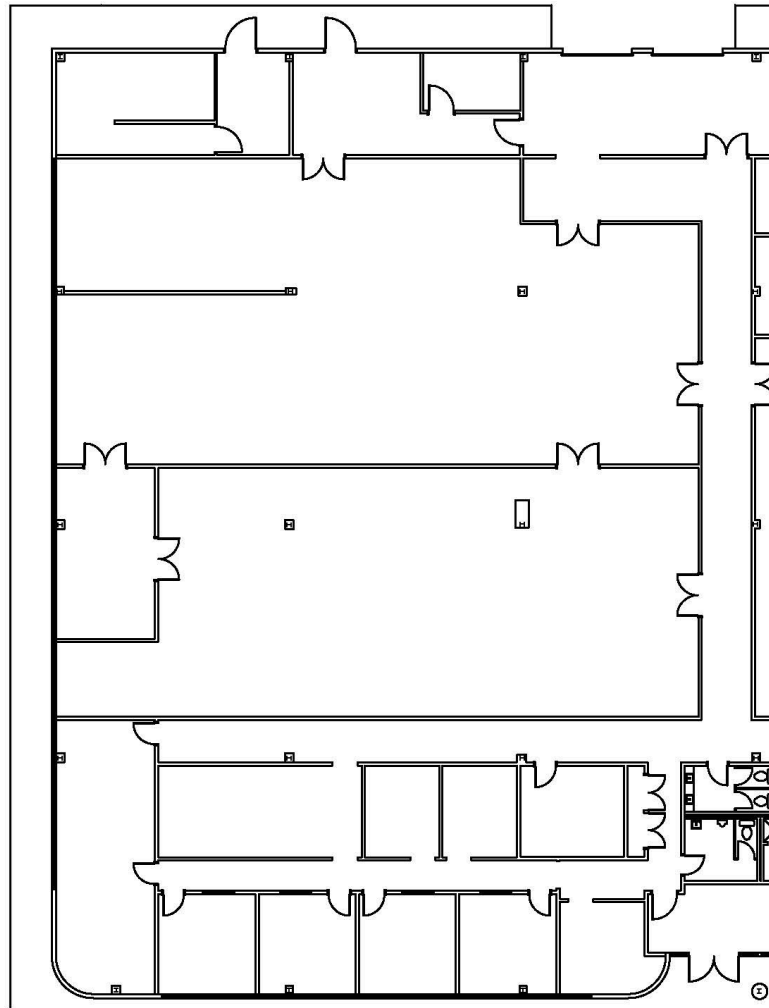

② LOCATION PLAN
SCALE: NTS

① PROPOSED PLAN
SCALE: NTS

Unit 1

101-125 Comac Loop, RONKONKOMA, NY 11779

All information contained herein is from sources deemed reliable but is submitted without any representation or warranty as to its accuracy and is subject to errors and omissions of any kind. Changes in rental, terms or other conditions, including without limitation prior leasing or withdrawal without notice. This presentation is for information purposes only and under no circumstances whatsoever is to be deemed a contract, note, memorandum or any other form of binding commitment.