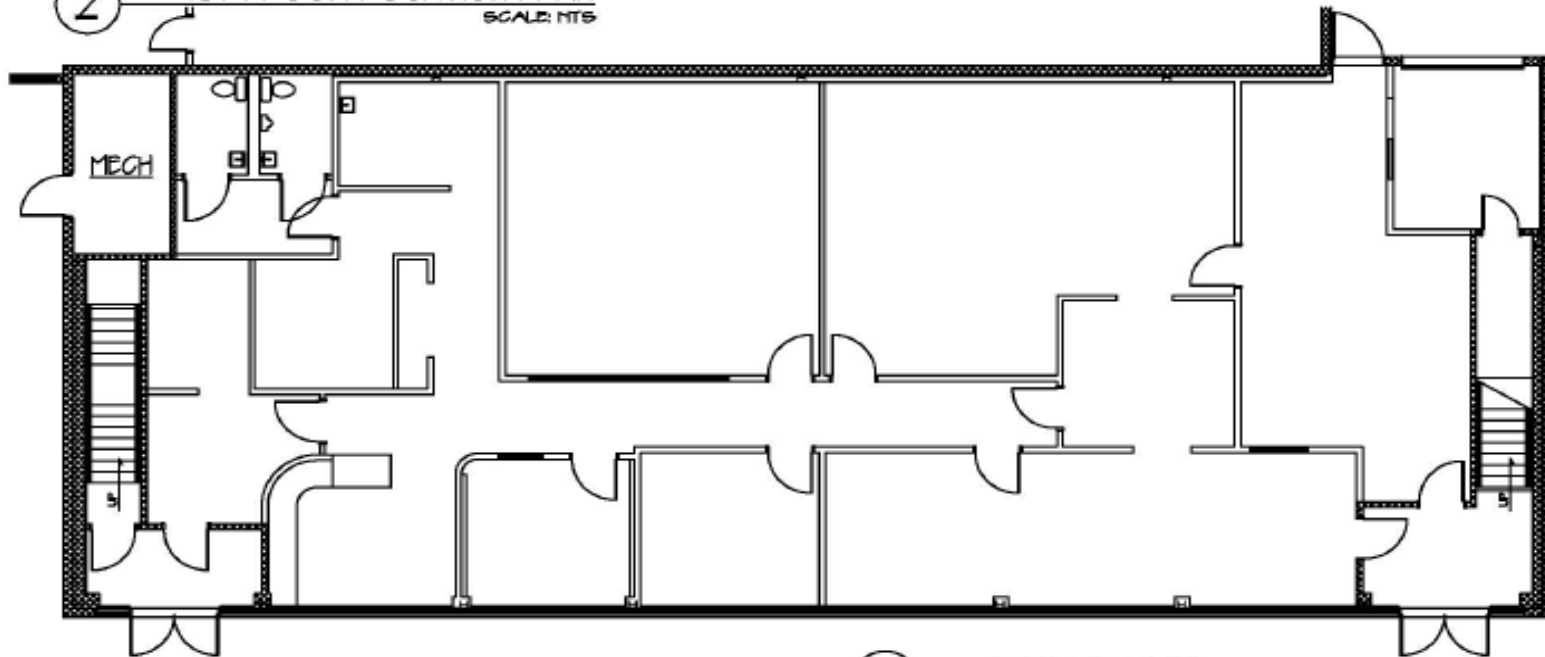

② 1ST FLOOR LOCATION PLAN
SCALE: NTS

① EXISTING PLAN
SCALE: NTS

SUITE 16A

33 Comac Loop, RONKONKOMA, NY 11779

All information contained herein is from sources deemed reliable but is submitted without any representation or warranty as to its accuracy and is subject to errors and omissions of any kind. Changes in rental, terms or other conditions, including without limitation prior leasing or withdrawal without notice. This presentation is for information purposes only and under no circumstances whatsoever is to be deemed a contract, note, memorandum or any other form of binding commitment.