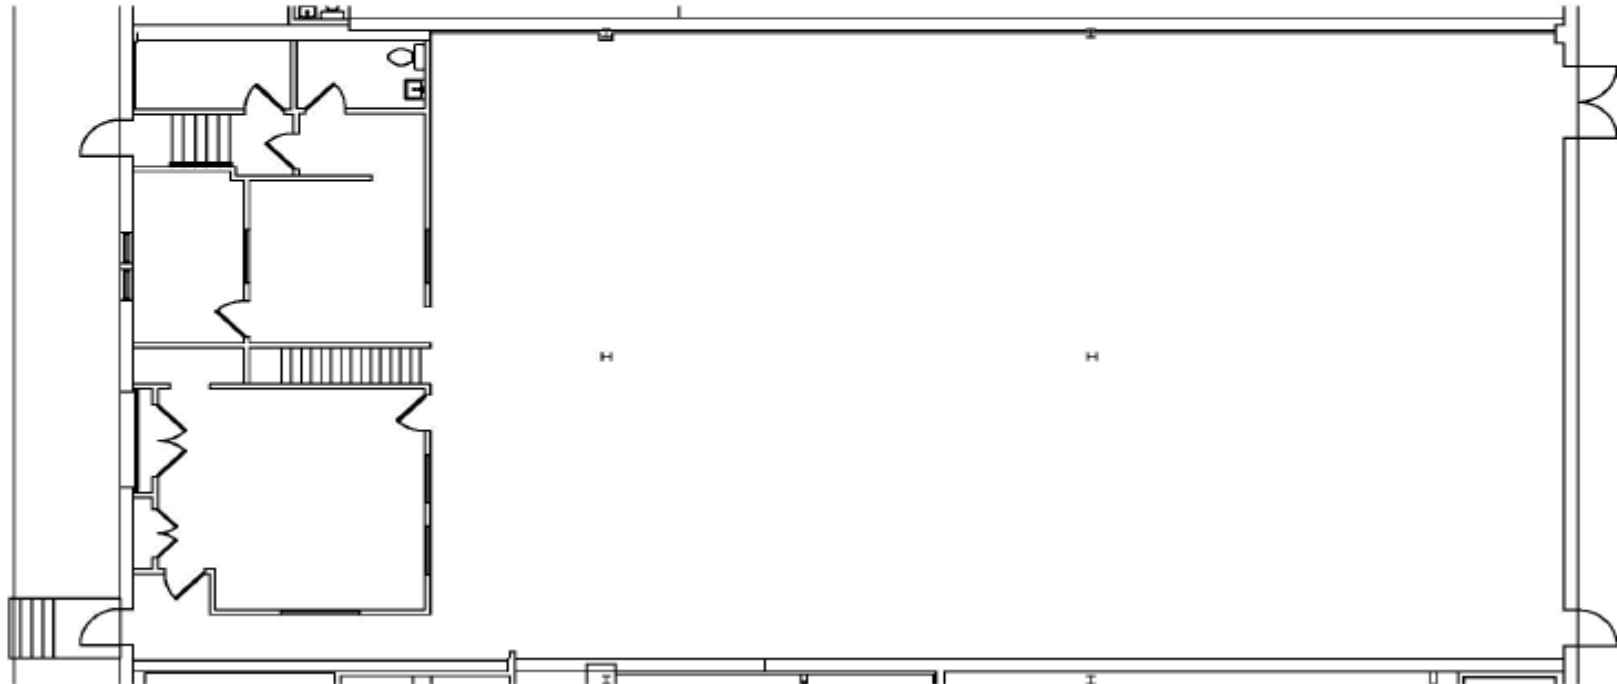

2 LOCATION PLAN  
SCALE: NTS

1 PARTIAL EXISTING PLAN  
SCALE: NTS

## SUITE 175A – 5,885 SF

175 East 2<sup>nd</sup> Street, HUNTINGTON, NY 11746

All information contained herein is from sources deemed reliable but is submitted without any representation or warranty as to its accuracy and is subject to errors and omissions of any kind. Changes in rental, terms or other conditions, including without limitation prior leasing or withdrawal without notice. This presentation is for information purposes only and under no circumstances whatsoever is to be deemed a contract, note, memorandum or any other form of binding commitment.