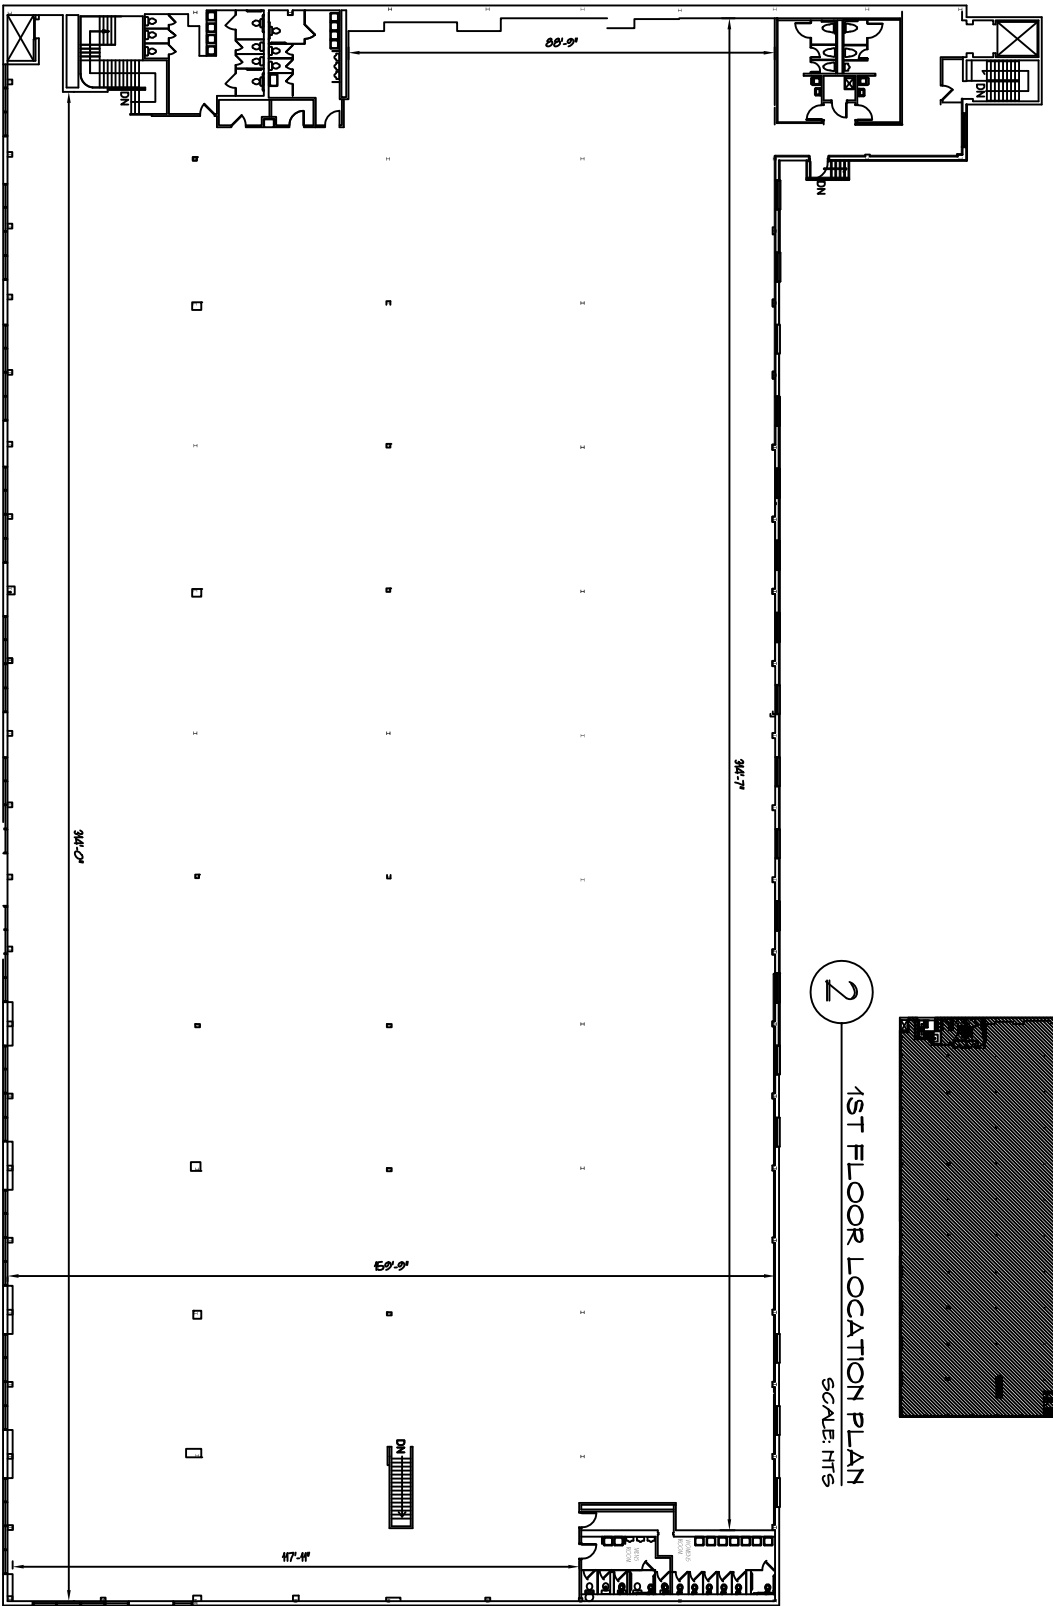

2 1ST FLOOR LOCATION PLAN
SCALE: NTS

1 EXISTING PLAN
SCALE: NTS

SUITE 200

600 WEST JOHN STREET, HICKSVILLE, NY 11801

MILVADO
PROPERTY GROUP

575 UNDERHILL • SUITE 200
SYOSSET, NY 11791
MILVADO.COM • 516.364.5000